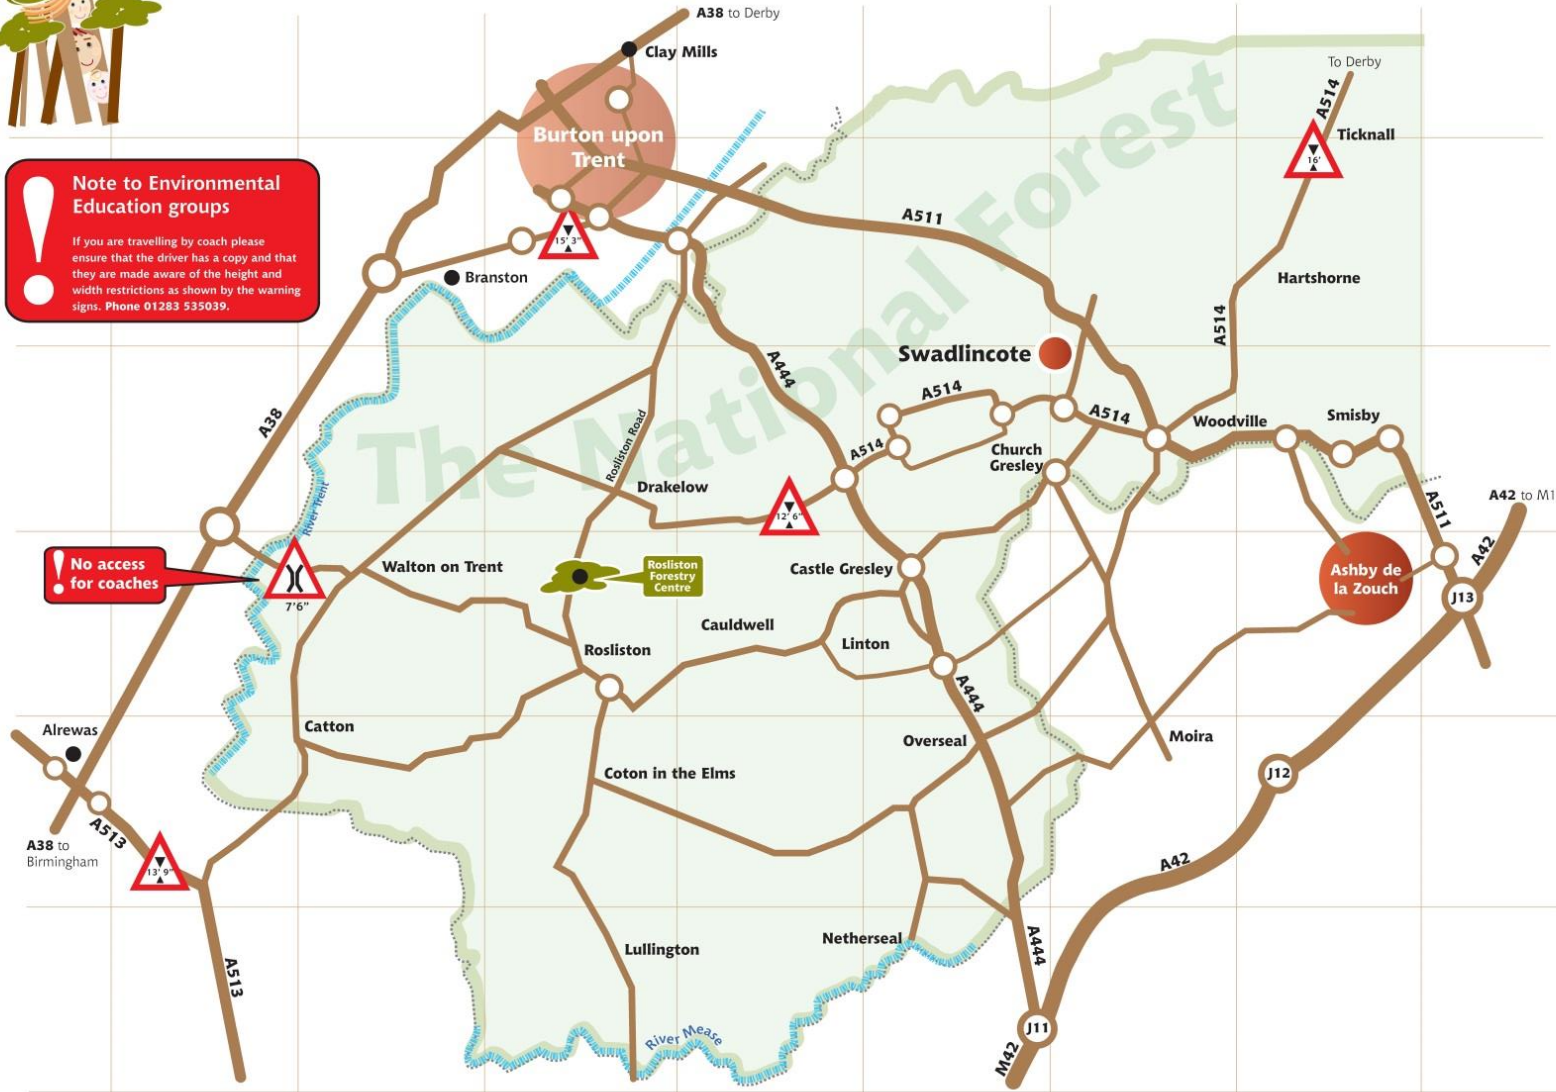

Rosliston Forestry Centre Location Map

Note to Environmental Education groups
 If you are travelling by coach please ensure that the driver has a copy and that they are made aware of the height and width restrictions as shown by the warning signs. Phone 01283 535039.

No access for coaches

Crown copyright. All rights reserved. South Derbyshire District Council.
 OS Licence No. LA100019461. 2011.

Burton Road, Rosliston, Swadlincote, Derbyshire, DE12 8JX.
 Phone: 01283 535039 (Environmental Education) & 563483 (other groups). Website www.roslistonforestrycentre.co.uk