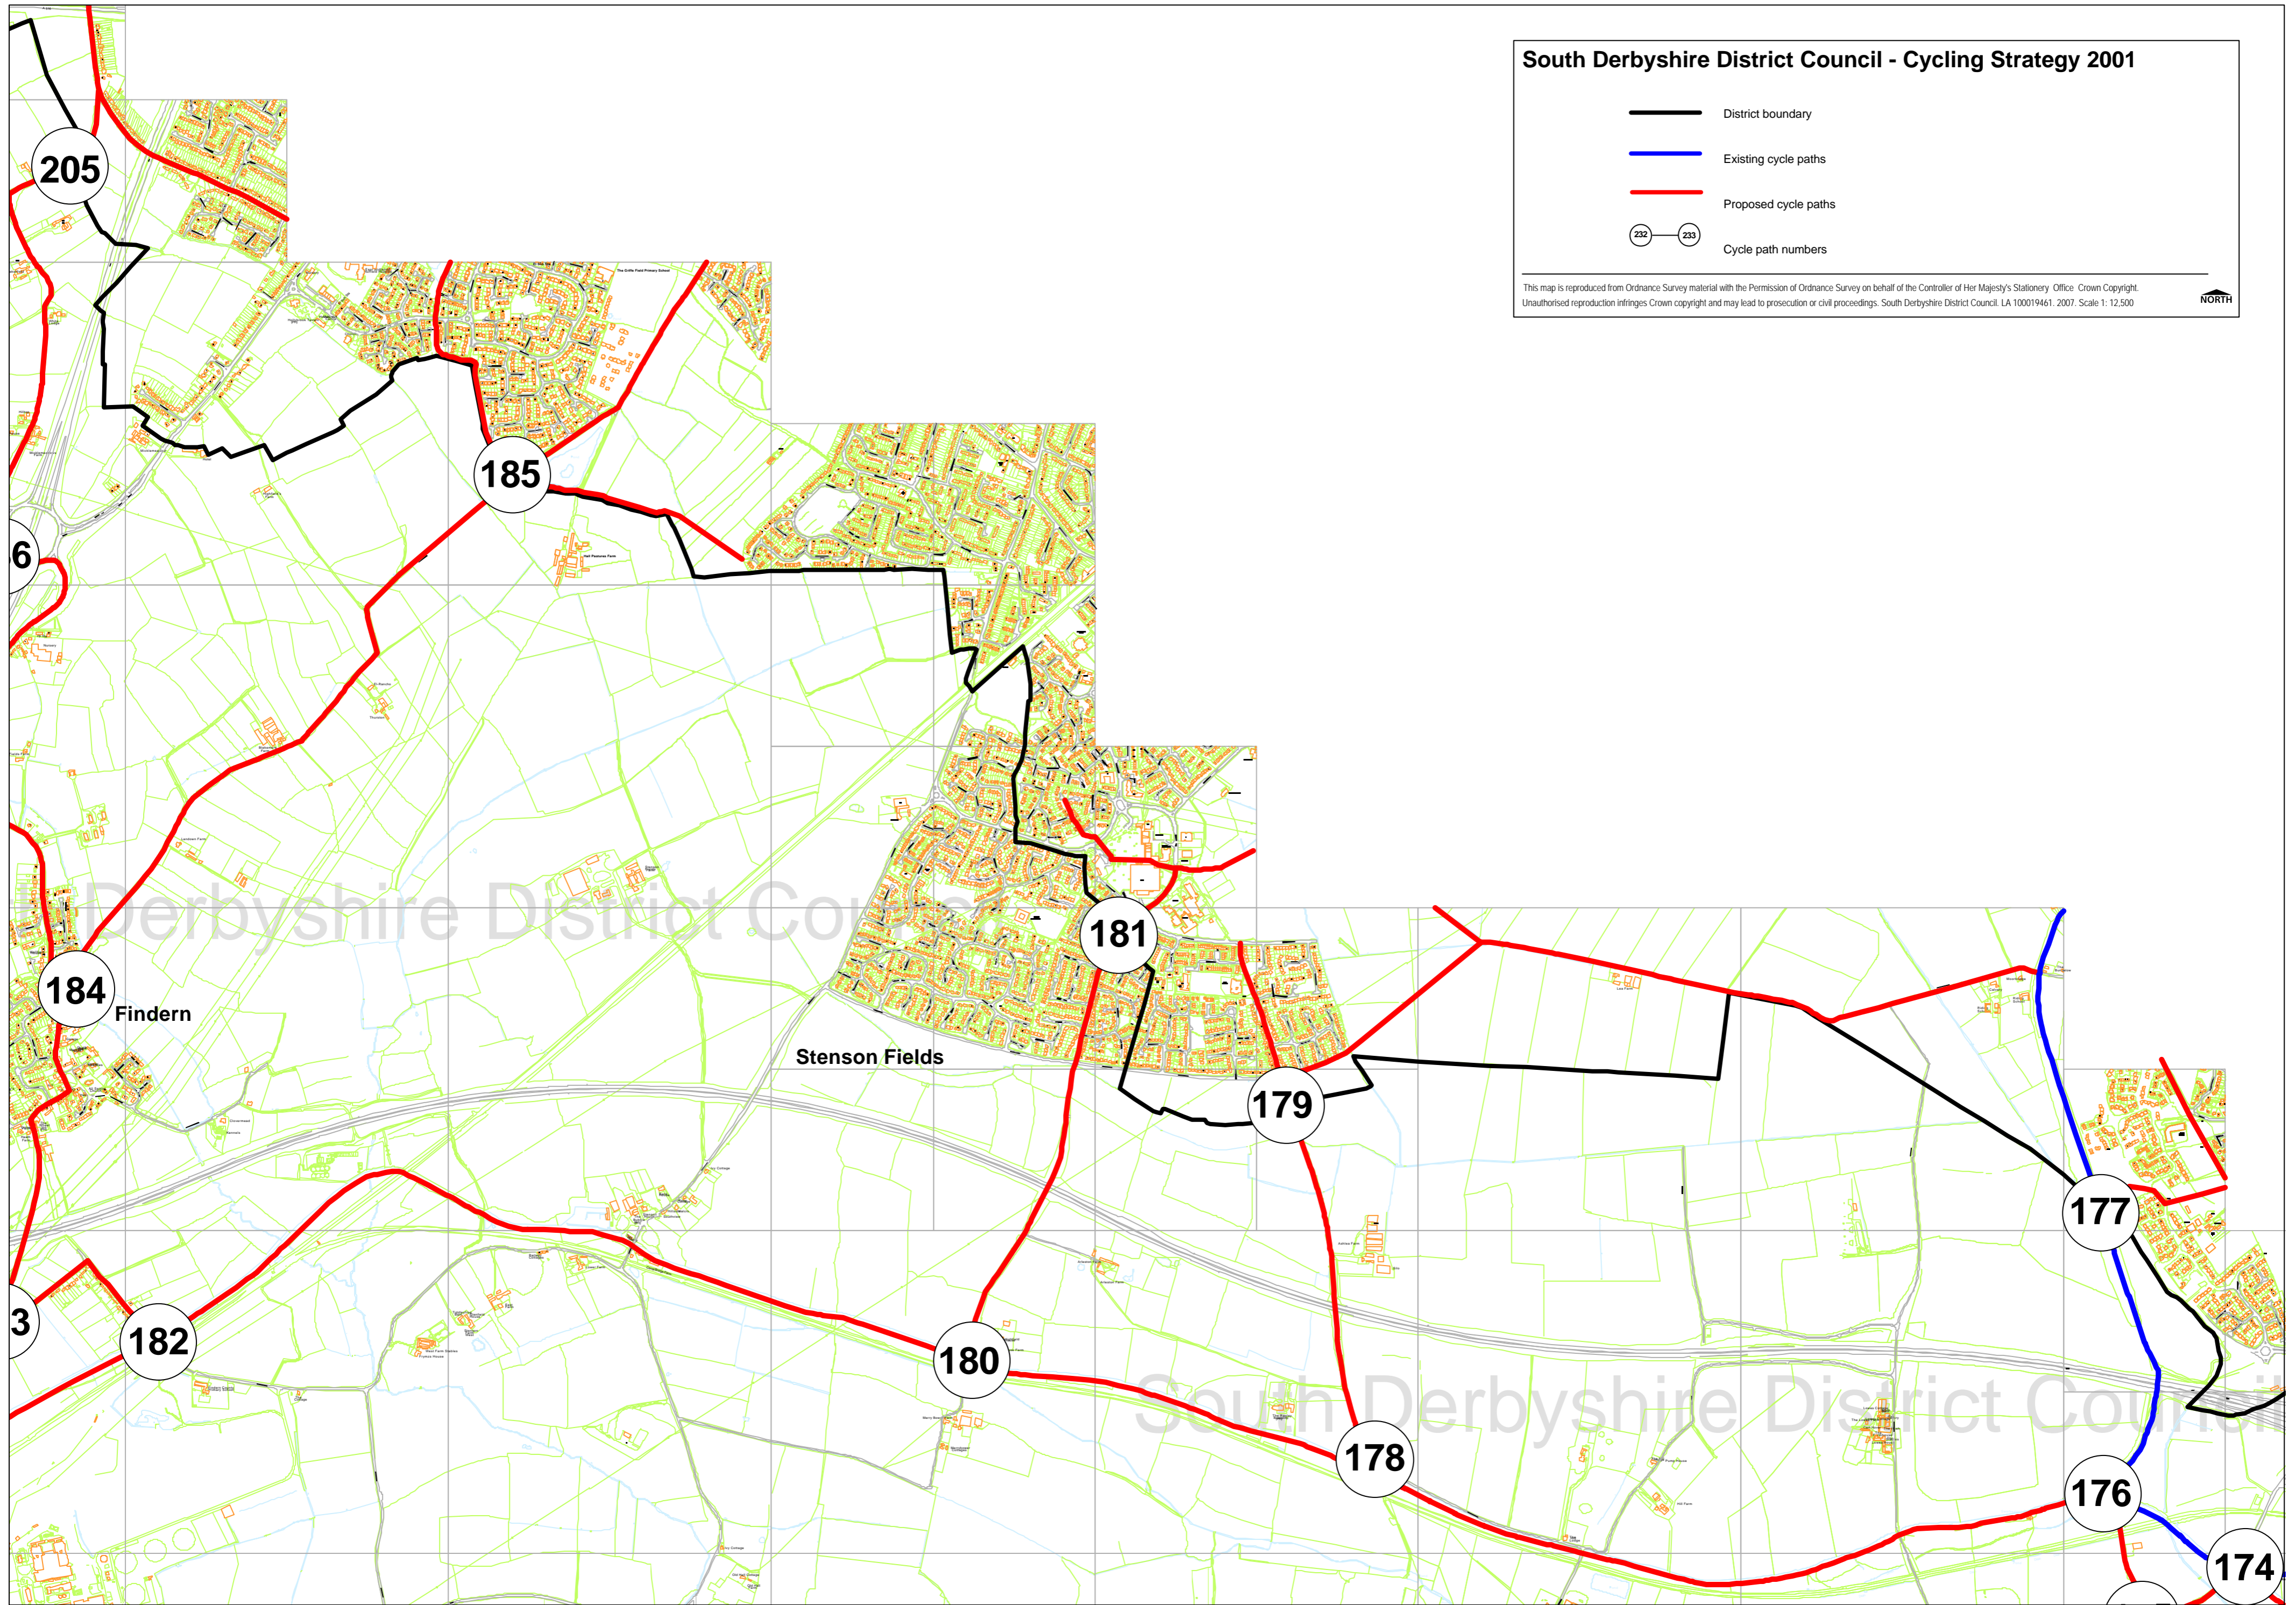

South Derbyshire District Council - Cycling Strategy 2001

- District boundary
- Existing cycle paths
- Proposed cycle paths
- Cycle path numbers

Derbyshire District Council

South Derbyshire District Council

Stenson Fields

Findern